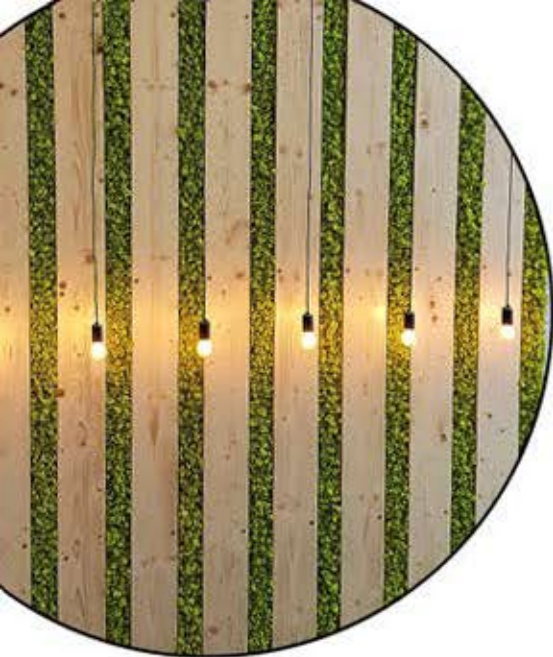

PASY Z MCHU

BIUROWIEC, KRAKÓW

www.jukogreendesign.pl